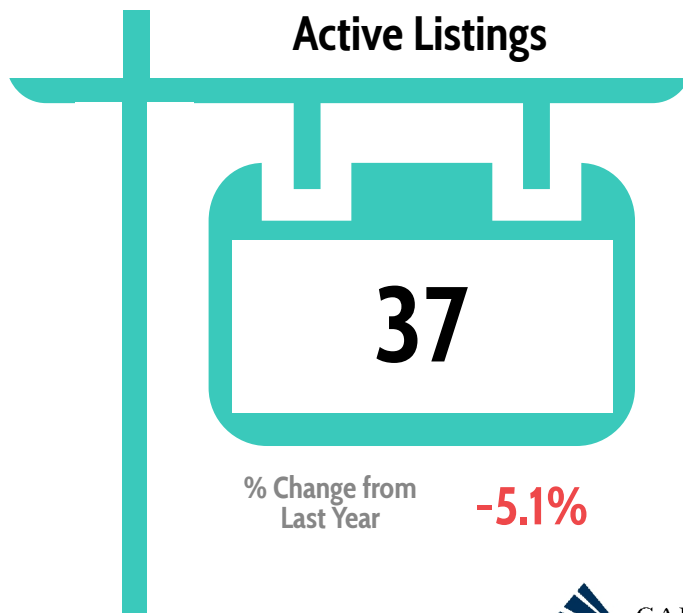

Monthly Market Report

Rohnert Park, California

May 2020

Market Competition	
Median Days on Market	29
Sales-to-List Price %	99.2%
% of Active Listings with Reduced Prices	18.9%